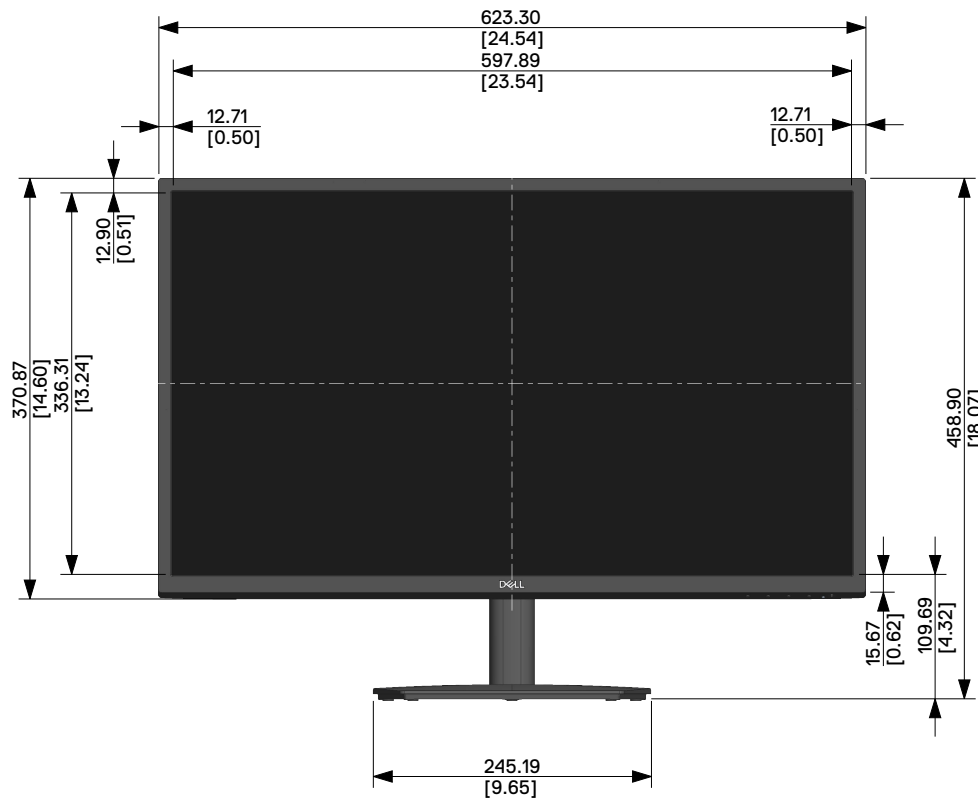

E2722H Outline Dimensions

Unit : mm (inch)
 Dimension : Nominal
 Scale : Not to scale

M4X10(4x)