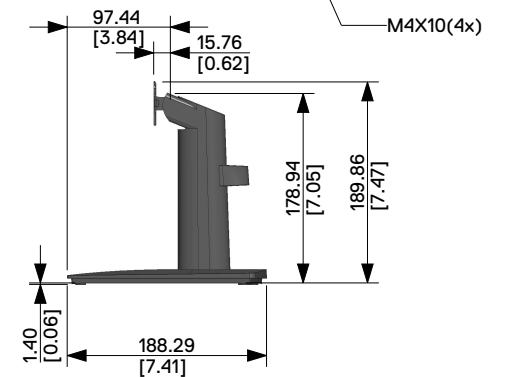

E2722H Outline Dimensions

Unit : mm (inch)
 Dimension : Nominal
 Scale : Not to scale

M4X10(4x)