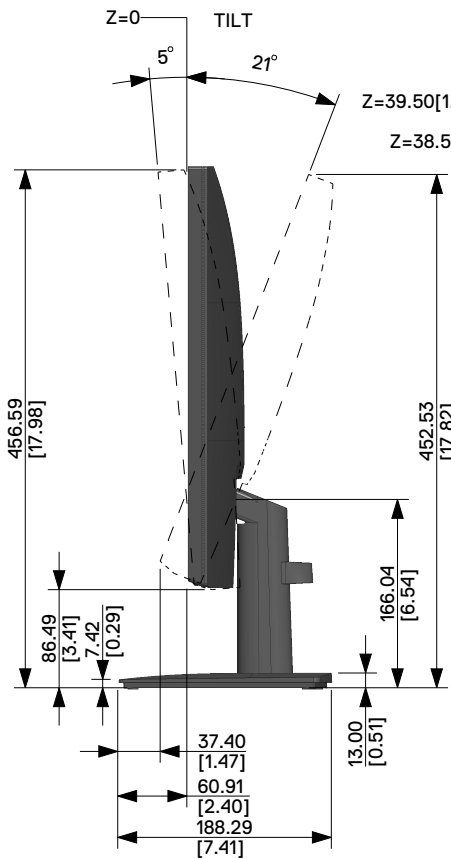

E2722H Outline Dimensions

Unit : mm (inch)
 Dimension : Nominal
 Scale : Not to scale

M4X10(4x)