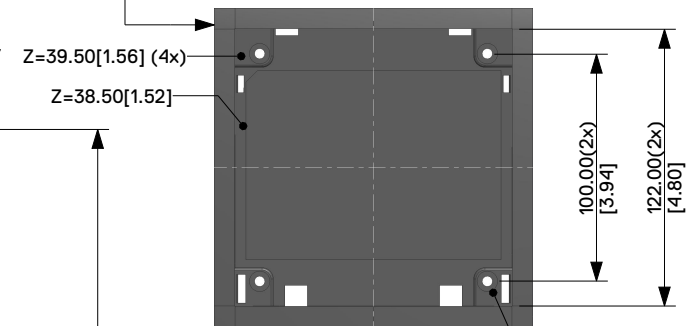

E2722H Outline Dimensions

Unit : mm (inch)
 Dimension : Nominal
 Scale : Not to scale

M4X10(4x)