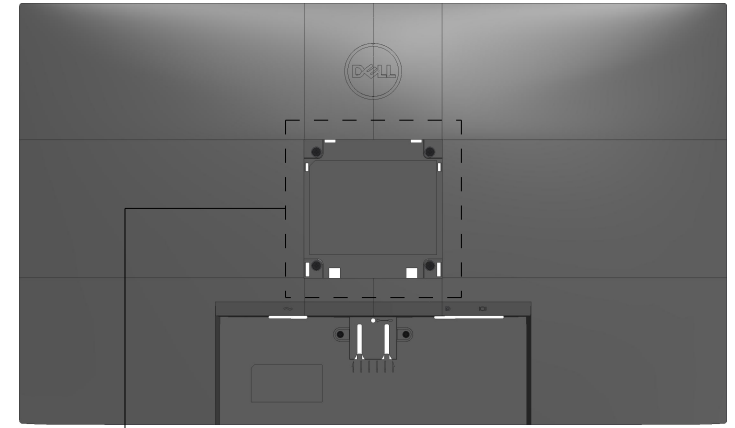

E2722H Outline Dimensions

Unit : mm (inch)
 Dimension : Nominal
 Scale : Not to scale

M4X10(4x)