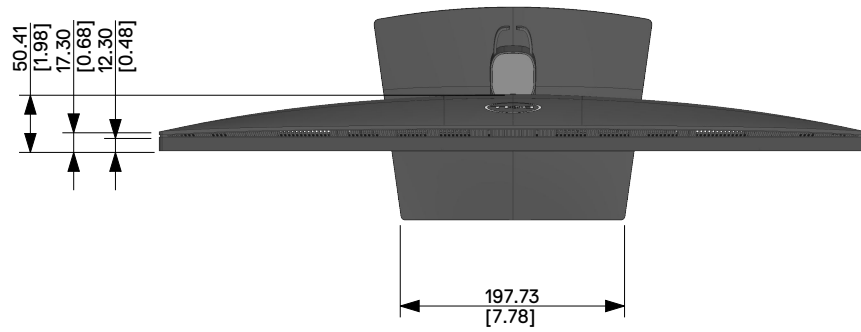

E2722H Outline Dimensions

Unit : mm (inch)
 Dimension : Nominal
 Scale : Not to scale

M4X10(4x)