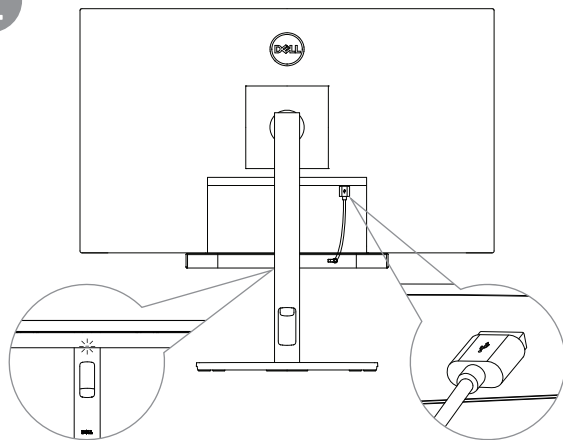

Dell Slim Soundbar-SB521A

Quick Start Guide

Regulatory Model: SB521A

[Dell.com/support](https://www.dell.com/support)

[Dell.com/regulatory_compliance](https://www.dell.com/regulatory_compliance)

1

2

3