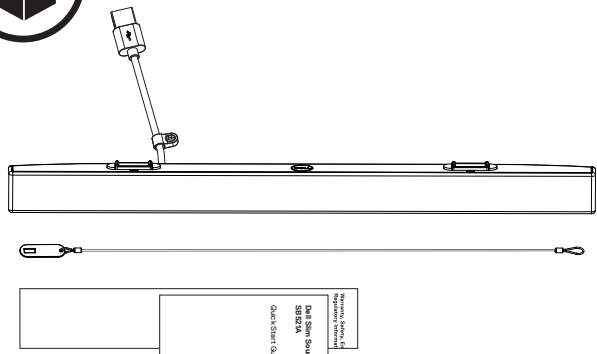

Dell Slim Soundbar-SB521A

Quick Start Guide

Regulatory Model: SB521A

[Dell.com/support](https://www.dell.com/support)

[Dell.com/regulatory_compliance](https://www.dell.com/regulatory_compliance)

1

2

3