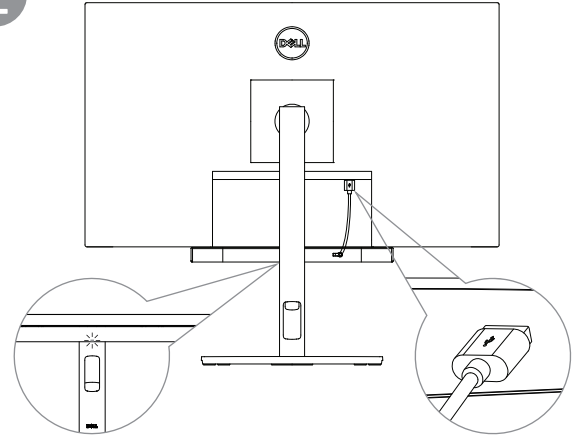

Dell Slim Soundbar- SB521A

Quick Start Guide

Regulatory Model: SB521A

[Dell.com/support](https://www.dell.com/support)

[Dell.com/regulatory_compliance](https://www.dell.com/regulatory_compliance)

1

2

3