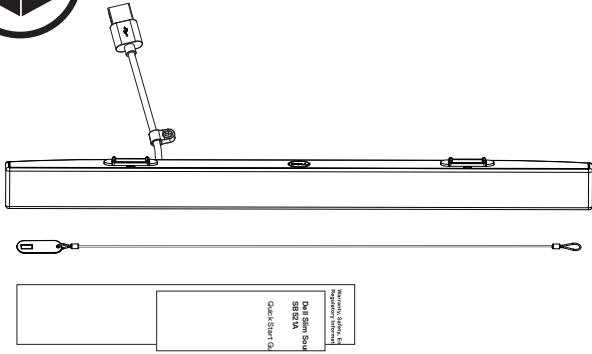

Dell Slim Soundbar- SB521A

Quick Start Guide

Regulatory Model: SB521A

[Dell.com/support](https://www.dell.com/support)

[Dell.com/regulatory_compliance](https://www.dell.com/regulatory_compliance)

1

2

3