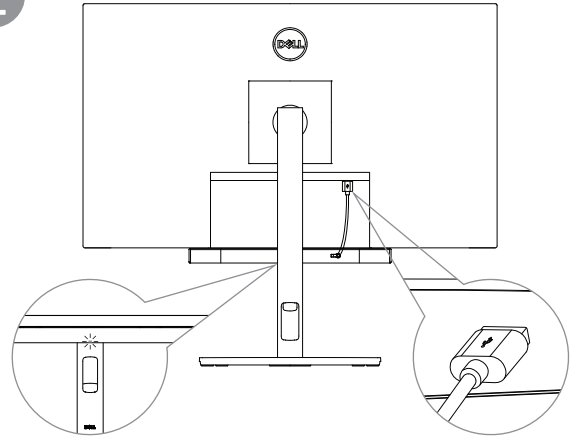

Dell Slim Soundbar- SB521A

Quick Start Guide

Regulatory Model: SB521A

[Dell.com/support](https://www.dell.com/support)

[Dell.com/regulatory_compliance](https://www.dell.com/regulatory_compliance)

1

2

3