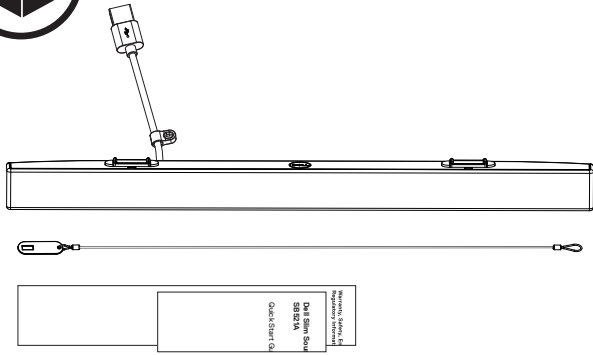

Dell Slim Soundbar- SB521A

Quick Start Guide

Regulatory Model: SB521A

[Dell.com/support](https://www.dell.com/support)

[Dell.com/regulatory_compliance](https://www.dell.com/regulatory_compliance)

1

2

3