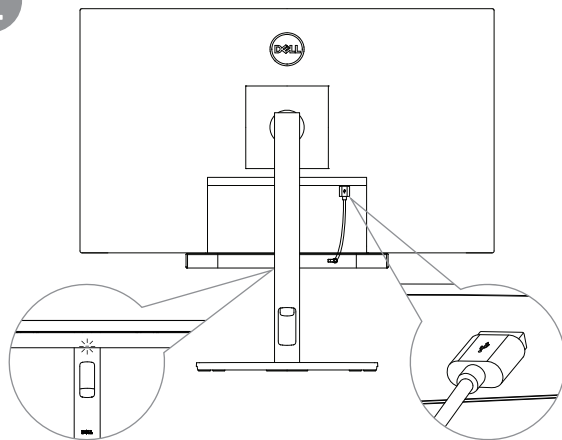

Dell Slim Soundbar-SB521A

Quick Start Guide

Regulatory Model: SB521A

[Dell.com/support](https://www.dell.com/support)

[Dell.com/regulatory_compliance](https://www.dell.com/regulatory_compliance)

1

2

3