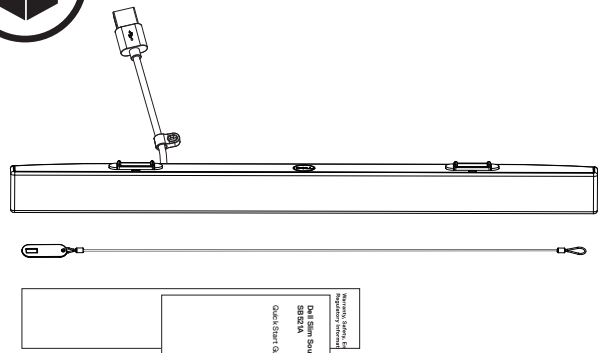

Dell Slim Soundbar-SB521A

Quick Start Guide

Regulatory Model: SB521A

[Dell.com/support](https://www.dell.com/support)

[Dell.com/regulatory_compliance](https://www.dell.com/regulatory_compliance)

1

2

3