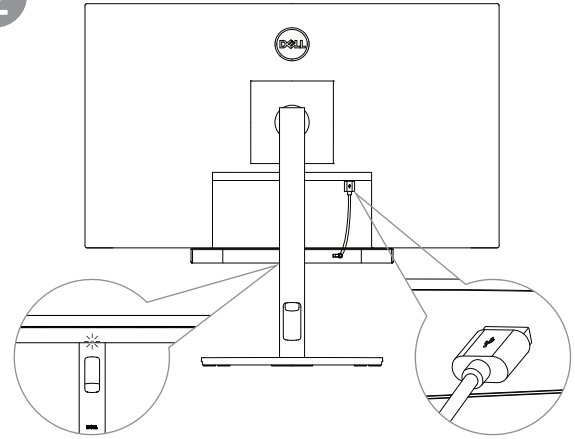

Dell Slim Soundbar-SB521A

Quick Start Guide

Regulatory Model: SB521A

[Dell.com/support](https://www.dell.com/support)

[Dell.com/regulatory_compliance](https://www.dell.com/regulatory_compliance)

1

2

3