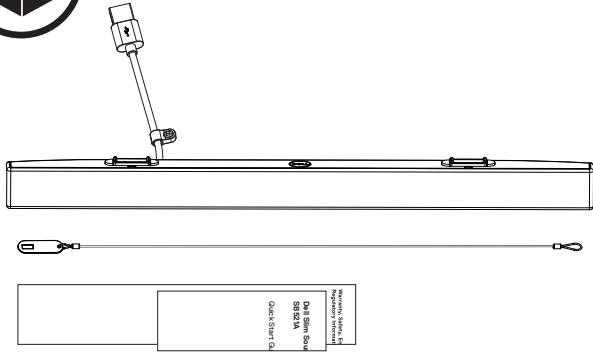

Dell Slim Soundbar-SB521A

Quick Start Guide

Regulatory Model: SB521A

[Dell.com/support](https://www.dell.com/support)

[Dell.com/regulatory_compliance](https://www.dell.com/regulatory_compliance)

1

2

3