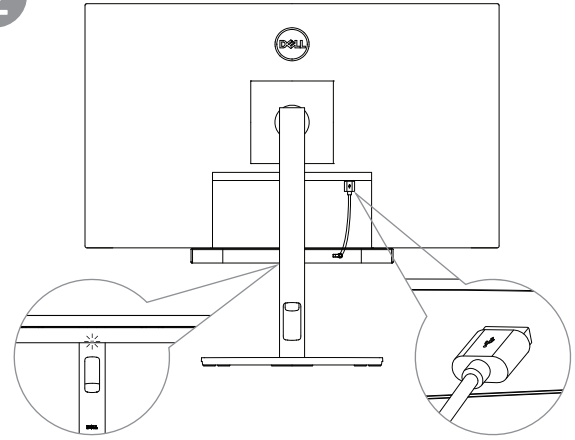

Dell Slim Soundbar- SB521A

Quick Start Guide

Regulatory Model: SB521A

[Dell.com/support](https://www.dell.com/support)

[Dell.com/regulatory_compliance](https://www.dell.com/regulatory_compliance)

1

2

3