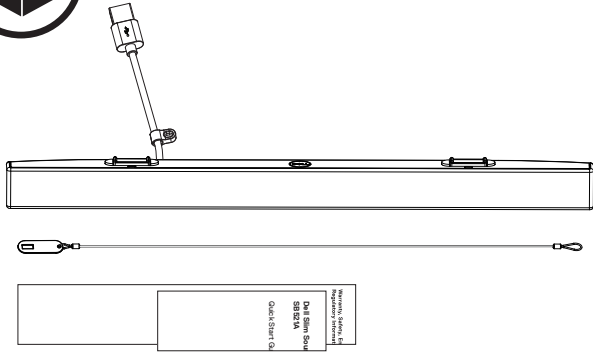

Dell Slim Soundbar- SB521A

Quick Start Guide

Regulatory Model: SB521A

[Dell.com/support](https://www.dell.com/support)

[Dell.com/regulatory_compliance](https://www.dell.com/regulatory_compliance)

1

2

3