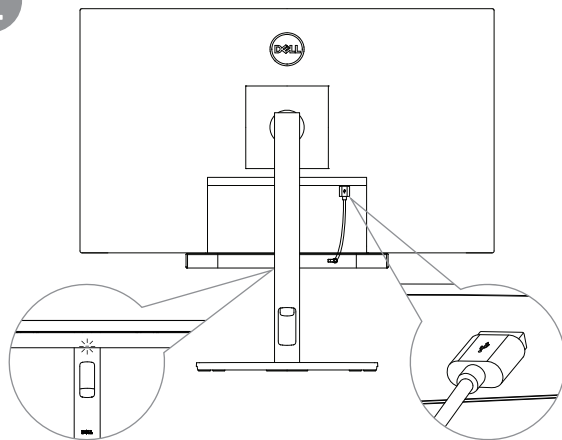

Dell Slim Soundbar- SB521A

Quick Start Guide

Regulatory Model: SB521A

[Dell.com/support](https://www.dell.com/support)

[Dell.com/regulatory_compliance](https://www.dell.com/regulatory_compliance)

1

2

3