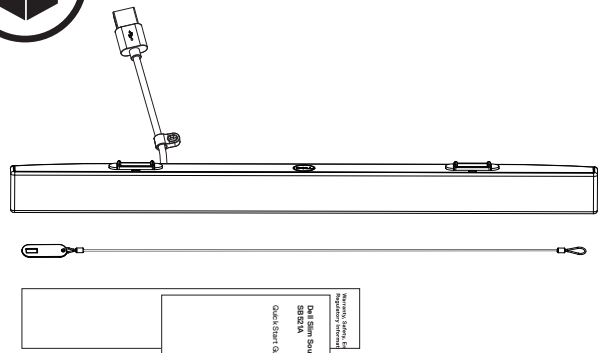

Dell Slim Soundbar- SB521A

Quick Start Guide

Regulatory Model: SB521A

[Dell.com/support](https://www.dell.com/support)

[Dell.com/regulatory_compliance](https://www.dell.com/regulatory_compliance)

1

2

3