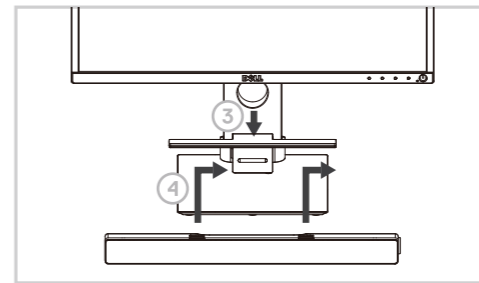

Dell Stereo Sound Bar AC511M

Quick Start Guide

Regulatory Model: AC511

[Dell.com/support](https://www.dell.com/support)
[Dell.com/support/manuals](https://www.dell.com/support/manuals)
[Dell.com/regulatory_compliance](https://www.dell.com/regulatory_compliance)