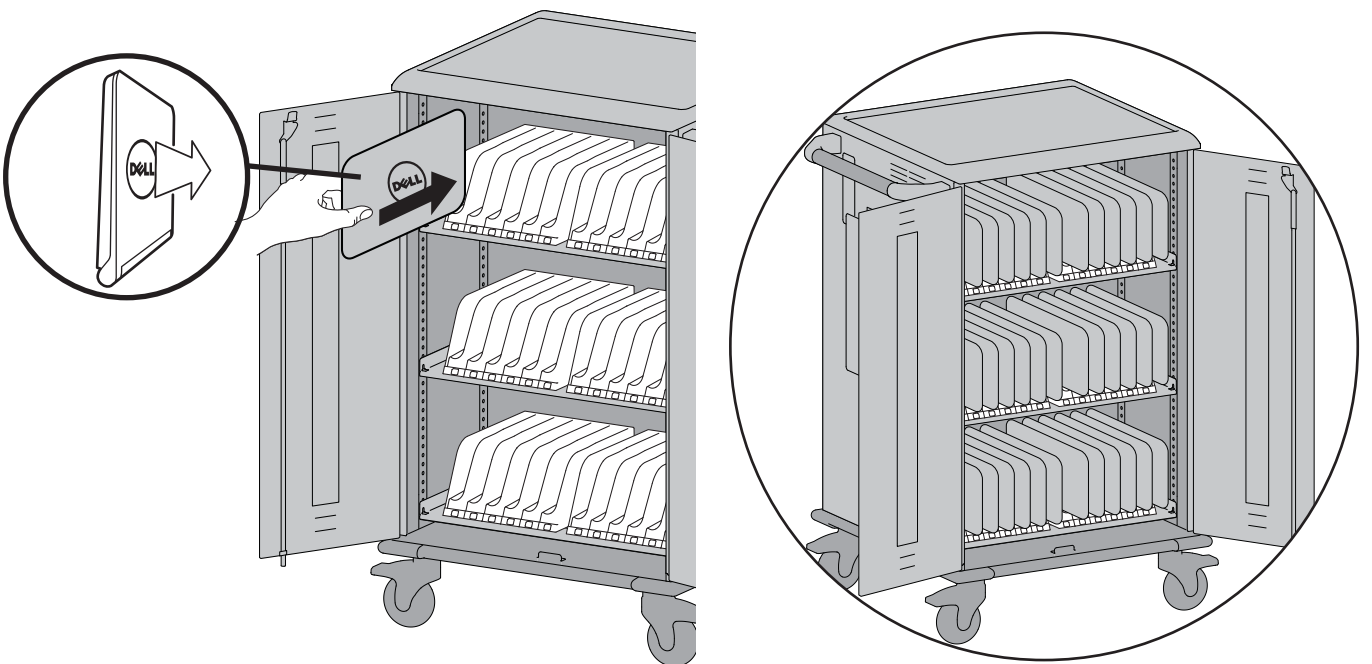

Push bottom of tool against the shelf and pull upper level back firmly to disengage shelf dividers.

2 Attach Dock kit.

3 Secure Dock kit.

4 Connect power plugs.

5 Insert devices.

6

- a. Plug power cord into base of cart and into wall outlet.
- b. Push power button to turn on power.