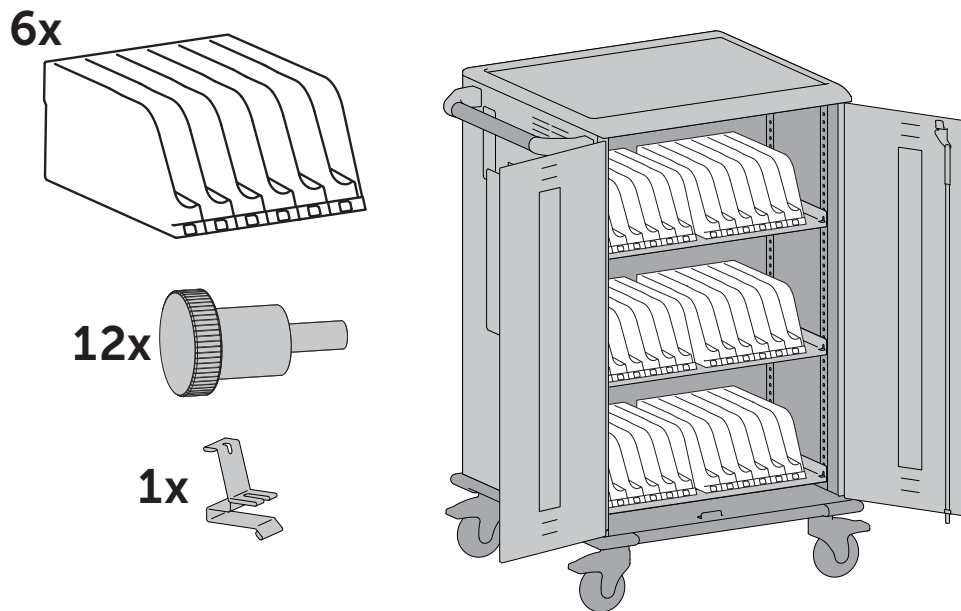

Dell Compact Charging Cart - 36 Devices

Docking kits for Dell Chromebook 3180/3189,
Latitude 3180/3189/3190/3190 2-in-1

For service, visit www.ergotron.com/Dell
or www.dell.com/support

0F3FV4A00

1 Remove dividers.

Push bottom of tool against the shelf and pull upper level back firmly to disengage shelf dividers.

2 Attach Dock kit.

3 Secure Dock kit.

4 Connect power plugs.

5 Insert devices.

6

- a. Plug power cord into base of cart and into wall outlet.
- b. Push power button to turn on power.