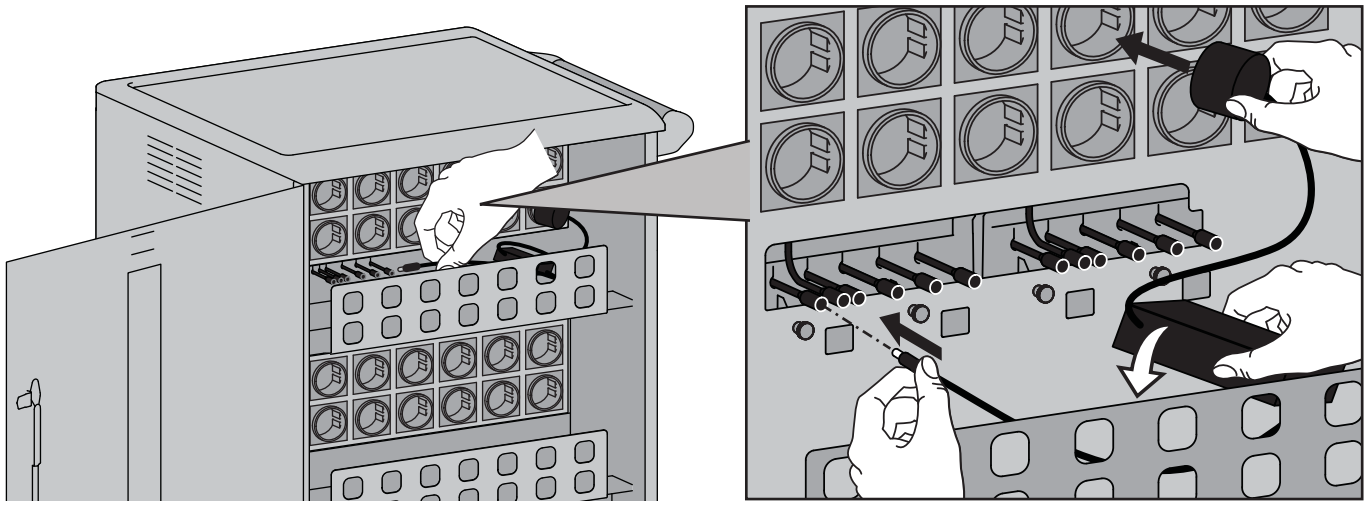

Push bottom of tool against the shelf and pull upper level back firmly to disengage shelf dividers.

2 Attach Dock kit.

3 Secure Dock kit.

4 Connect power plugs.

5 Insert devices.

6

- a. Plug power cord into base of cart and into wall outlet.
- b. Push power button to turn on power.