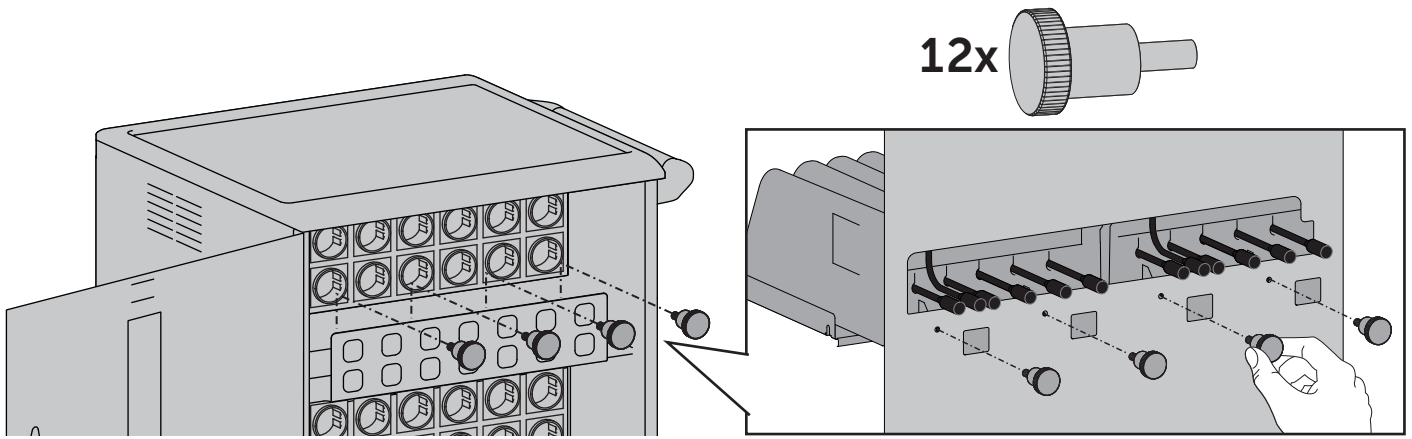

Dell Compact Charging Cart - 36 Devices

Docking kits for Dell Chromebook 3180/3189,
Latitude 3180/3189/3190/3190 2-in-1

For service, visit www.ergotron.com/Dell
or www.dell.com/support

0F3FV4A00

1 Remove dividers.

Push bottom of tool against the shelf and pull upper level back firmly to disengage shelf dividers.

2 Attach Dock kit.

3 Secure Dock kit.

4 Connect power plugs.

5 Insert devices.

6

- a. Plug power cord into base of cart and into wall outlet.
- b. Push power button to turn on power.