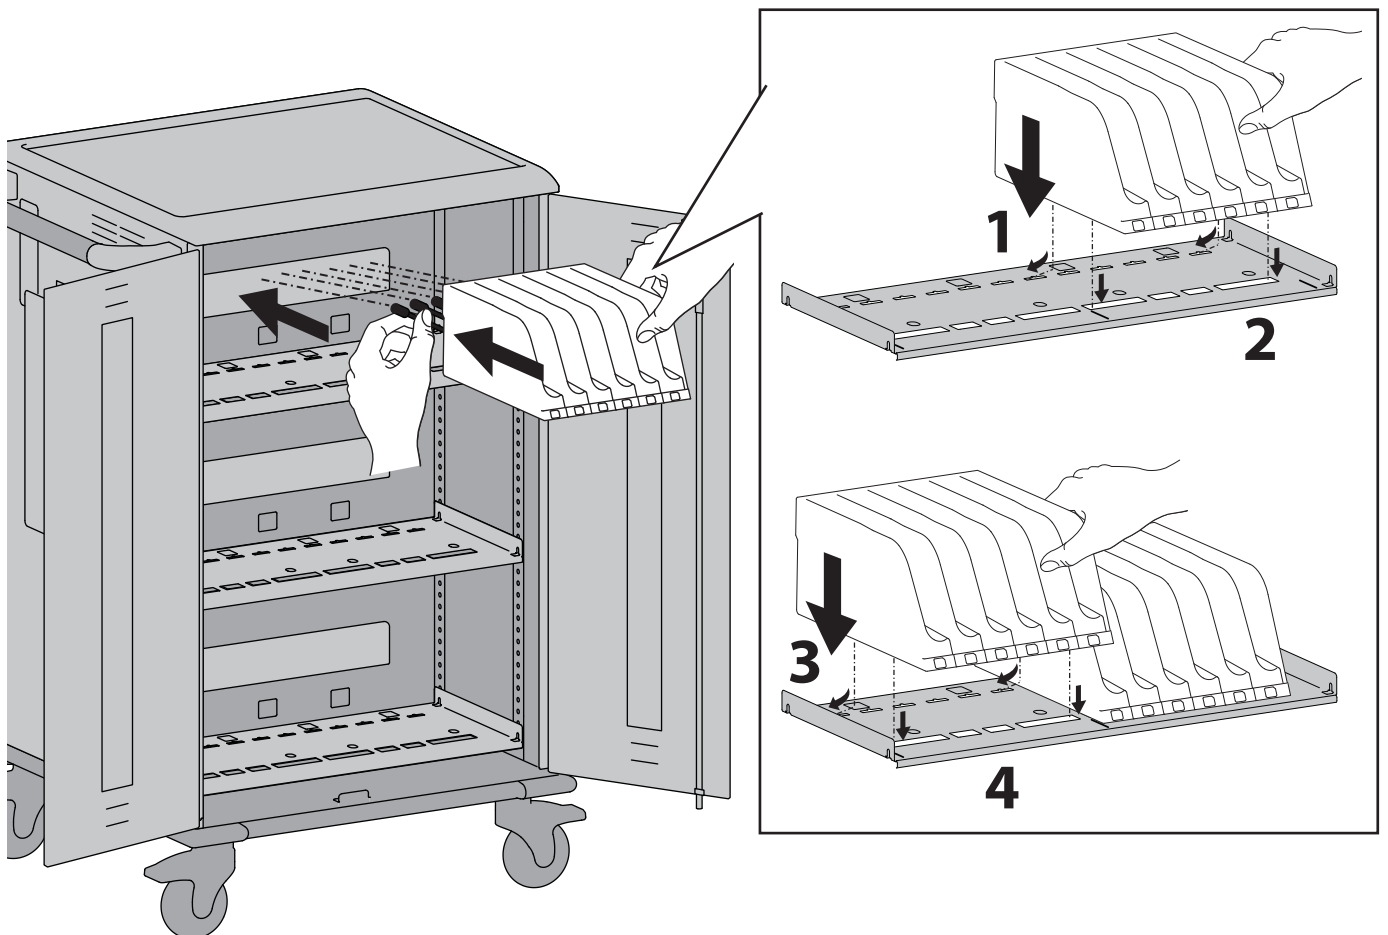

Dell Compact Charging Cart - 36 Devices

Docking kits for Dell Chromebook 3180/3189,
Latitude 3180/3189/3190/3190 2-in-1

For service, visit www.ergotron.com/Dell
or www.dell.com/support

0F3FV4A00

1 Remove dividers.

Push bottom of tool against the shelf and pull upper level back firmly to disengage shelf dividers.

2 Attach Dock kit.

3 Secure Dock kit.

4 Connect power plugs.

5 Insert devices.

6

- a. Plug power cord into base of cart and into wall outlet.
- b. Push power button to turn on power.