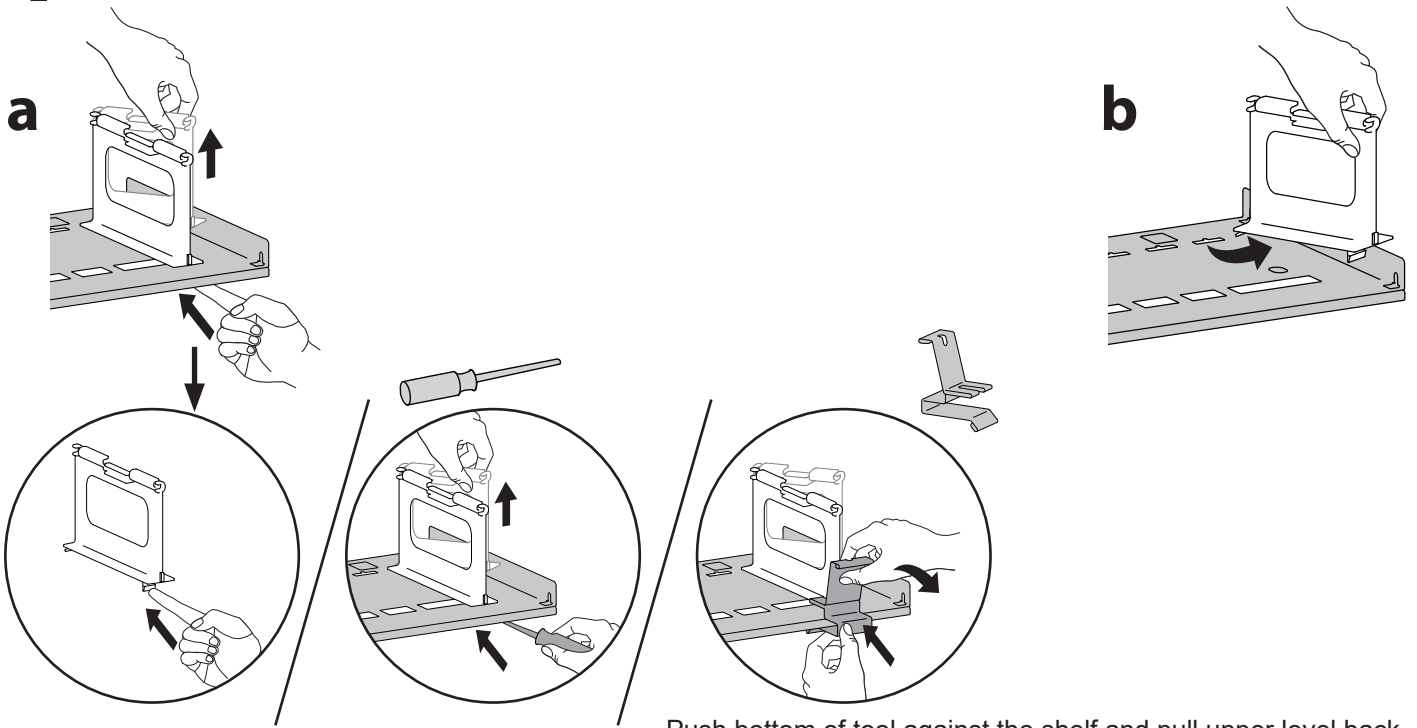

Dell Compact Charging Cart - 36 Devices

Docking kits for Dell Chromebook 3180/3189,
Latitude 3180/3189/3190/3190 2-in-1

For service, visit www.ergotron.com/Dell
or www.dell.com/support

0F3FV4A00

1 Remove dividers.

Push bottom of tool against the shelf and pull upper level back firmly to disengage shelf dividers.

2 Attach Dock kit.

3 Secure Dock kit.

4 Connect power plugs.

5 Insert devices.

6

- a. Plug power cord into base of cart and into wall outlet.
- b. Push power button to turn on power.