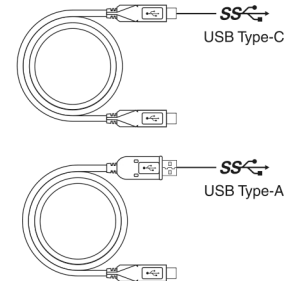

N93V4

Dell Portable Solid State Drive USB-C

250 GB

SD1-U0250

Quick Start Guide

© 2017 Dell Inc. or its subsidiaries.
2017 - 12
PN: 7225000035HA

1

1