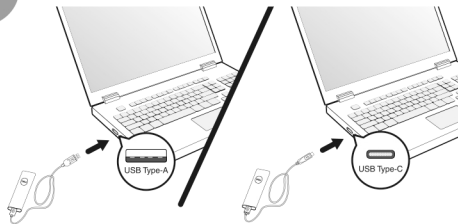

N93V4

Dell Portable Solid State Drive USB-C

250 GB

SD1-U0250

Quick Start Guide

© 2017 Dell Inc. or its subsidiaries.
2017 - 12
PN: 7225000035HA

1

1

2

2

1

2

Dell.com/support
Dell.com/support/manuals
Dell.com/regulatory_compliance

Printed in Taiwan