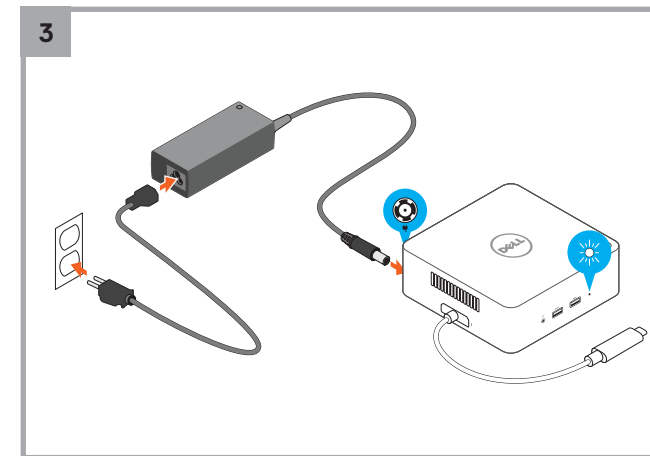

Older BIOS versions and drivers could result in the Dell Thunderbolt Dock not being recognized by your computer or not functioning optimally.

Taiwan RoHS

本產品符合臺灣RoHS標準CNS15663

單元	限用物質及其化學符號					
	鉛 (Pb)	汞 (Hg)	鎘 (Cd)	六價鉻 (Cr ⁶⁺)	多溴聯苯 (PBB)	多溴二苯醚 (PBDE)
電路板組件	-	o	o	o	o	o
外殼	o	o	o	o	o	o
連接器	o	o	o	o	o	o
電線/電源設備/配件	o	o	o	o	o	o