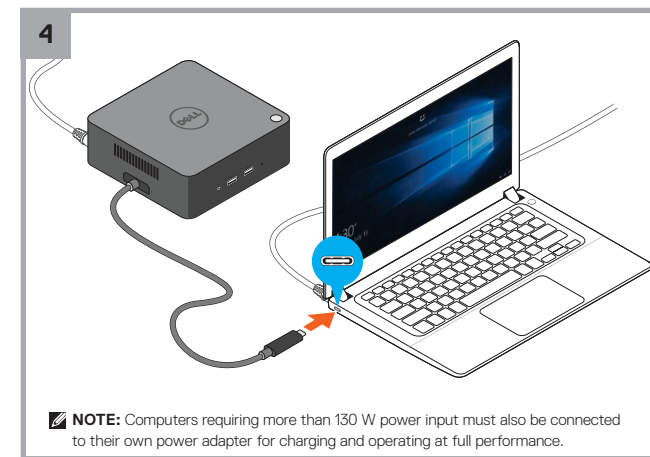

Older BIOS versions and drivers could result in the Dell Thunderbolt Dock not being recognized by your computer or not functioning optimally.

Taiwan RoHS

本產品符合臺灣RoHS標準CNS15663

單元	限用物質及其化學符號					
	鉛 (Pb)	汞 (Hg)	鎘 (Cd)	六價鉻 (Cr ⁶⁺)	多溴聯苯 (PBB)	多溴二苯醚 (PBDE)
電路板組件	-	o	o	o	o	o
外殼	o	o	o	o	o	o
連接器	o	o	o	o	o	o
電線/電源設備/配件	o	o	o	o	o	o