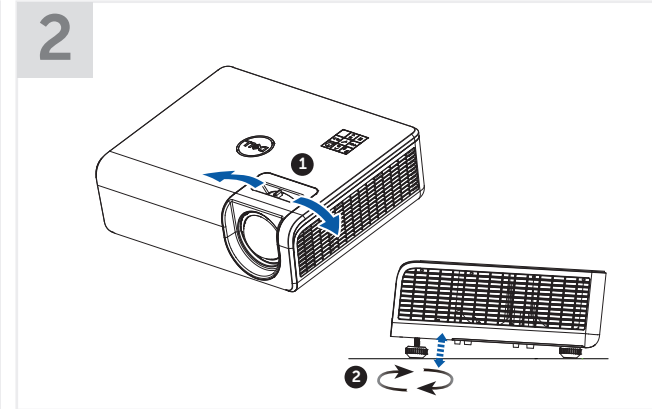

# Dell Professional Projector S518WL

S1	S2	S3	L1	L2
70" [1778]*	59" [1507]	37" [942]	31" [784]	5.6" [141]
80" [2032]	68" [1723]	42" [1077]	35" [896]	6.4" [162]
90" [2286]	76" [1938]	48" [1211]	40" [1008]	7.2" [182]
100" [2540]	85" [2154]	53" [1346]	44" [1120]	8" [202]