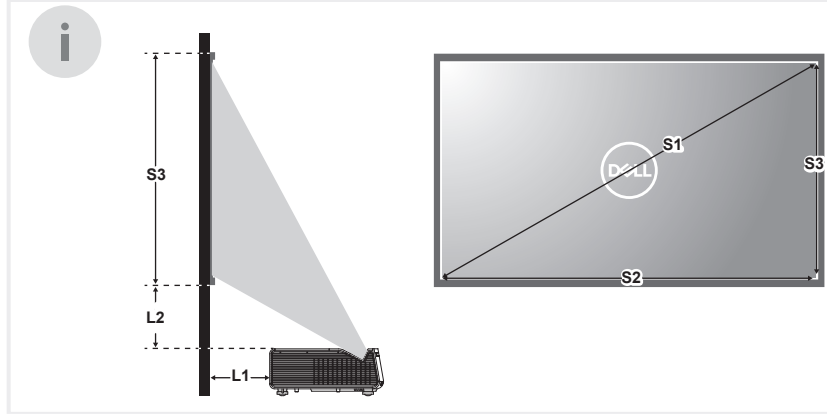

# Dell Professional Projector S518WL

S1	S2	S3	L1	L2
70" [1778]*	59" [1507]	37" [942]	31" [784]	5.6" [141]
80" [2032]	68" [1723]	42" [1077]	35" [896]	6.4" [162]
90" [2286]	76" [1938]	48" [1211]	40" [1008]	7.2" [182]
100" [2540]	85" [2154]	53" [1346]	44" [1120]	8" [202]

\* [mm]