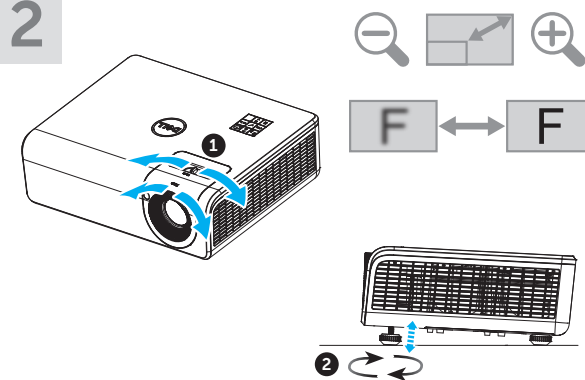

Dell Advanced Projector P519HL

1

2

S1 (Max Zoom)	S1 (Min Zoom)	L1 (m)
50 in (127cm)	31 in (78.74 cm)	1.55
100 in (254 cm)	63 in (160.02 cm)	3.10
150 in (381 cm)	94 in (238.76 cm)	4.65
200 in (508 cm)	125 in (317.5 cm)	6.20
250 in (635 cm)	156 in (396.24 cm)	7.75
300 in (762 cm)	188 in (477.52 cm)	9.30