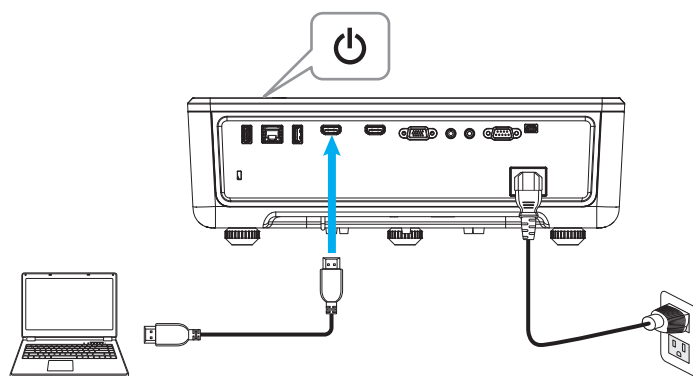

Dell Advanced Projector P519HL

1

2

S1 (Max Zoom)	S1 (Min Zoom)	L1 (m)
50 in (127cm)	31 in (78.74 cm)	1.55
100 in (254 cm)	63 in (160.02 cm)	3.10
150 in (381 cm)	94 in (238.76 cm)	4.65
200 in (508 cm)	125 in (317.5 cm)	6.20
250 in (635 cm)	156 in (396.24 cm)	7.75
300 in (762 cm)	188 in (477.52 cm)	9.30

Dell.com/P519HL

1

HDMI

2