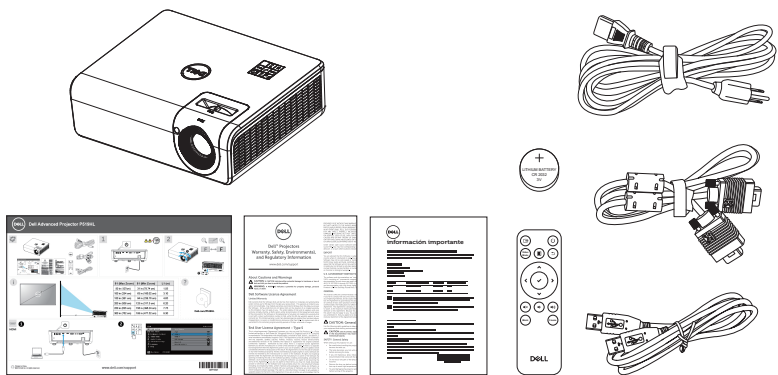

Dell Advanced Projector P519HL

1

2

S1 (Max Zoom)	S1 (Min Zoom)	L1 (m)
50 in (127cm)	31 in (78.74 cm)	1.55
100 in (254 cm)	63 in (160.02 cm)	3.10
150 in (381 cm)	94 in (238.76 cm)	4.65
200 in (508 cm)	125 in (317.5 cm)	6.20
250 in (635 cm)	156 in (396.24 cm)	7.75
300 in (762 cm)	188 in (477.52 cm)	9.30

Dell.com/P519HL

1

HDMI

2