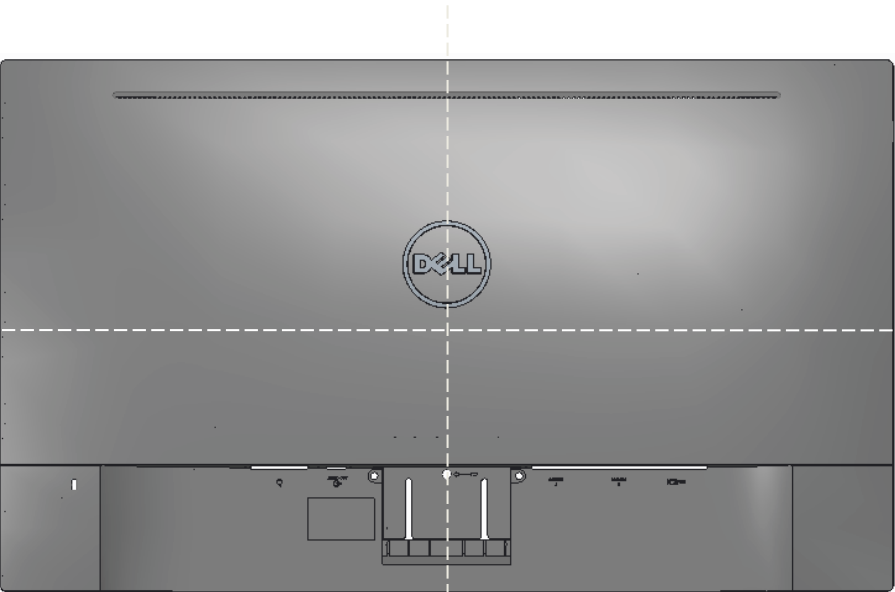

SE2417HGX Outline Dimensions

Nominal Dimensions
Unit: mm/(inch)

Back view of Monitor without stand