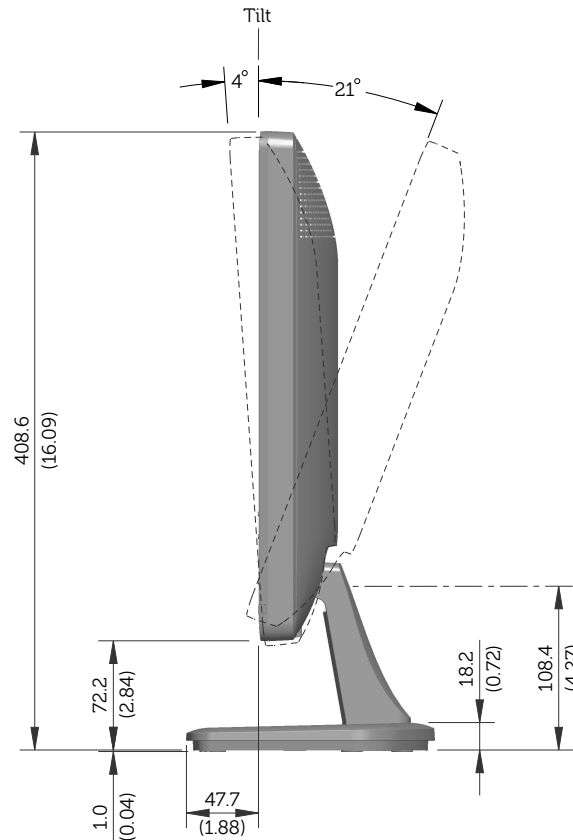

E1913S Outline Dimensions

Norminal Dimensions
Unit:mm(inch)

Back view of Monitor without stand

E1913 Outline Dimensions

Nominal Dimensions
Unit: mm (inch)

Back view of Monitor without stand