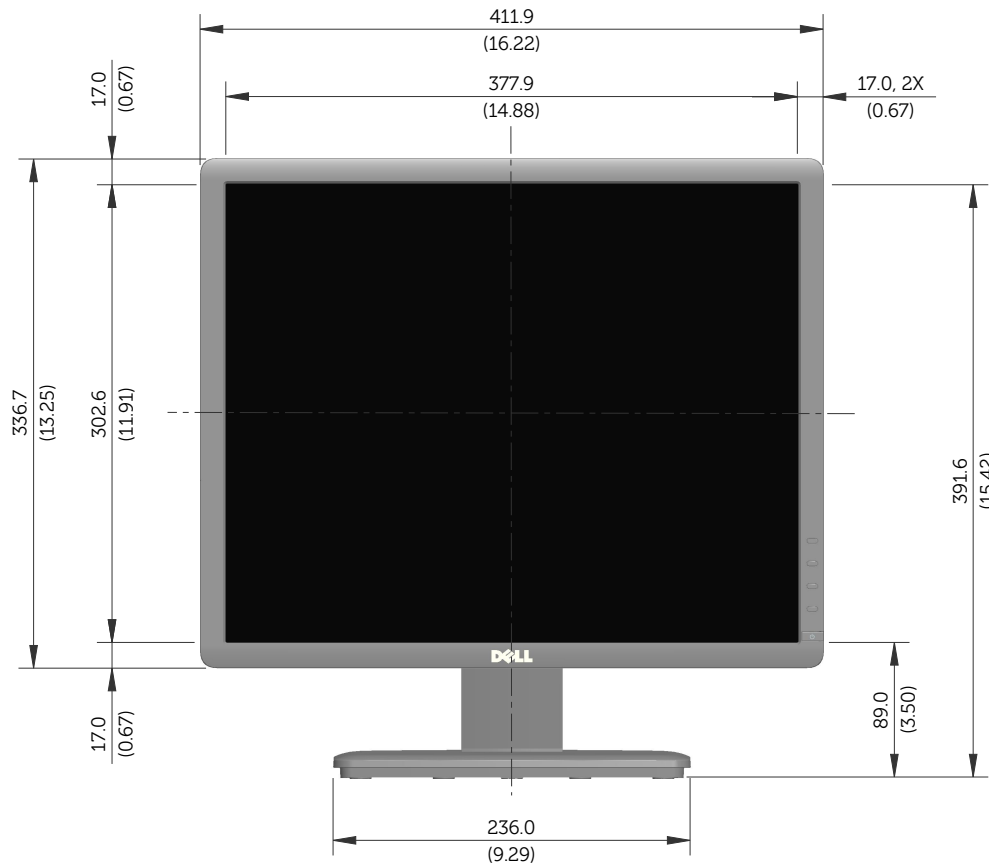

E1913S Outline Dimensions

Norminal Dimensions
Unit:mm(inch)

Back view of Monitor without stand

E1913 Outline Dimensions

Nominal Dimensions
Unit: mm (inch)

Back view of Monitor without stand