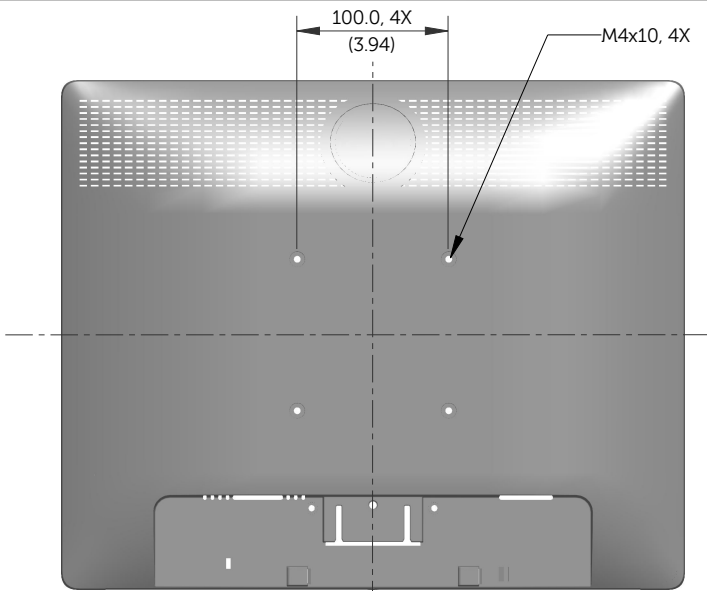

E1913S Outline Dimensions

Norminal Dimensions
Unit:mm(inch)

Back view of Monitor without stand

E1913 Outline Dimensions

Nominal Dimensions
Unit: mm (inch)

Back view of Monitor without stand