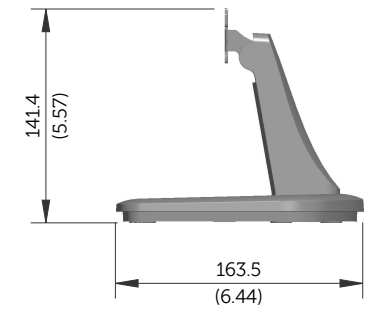

E1913S Outline Dimensions

Norminal Dimensions
Unit:mm(inch)

Back view of Monitor without stand

E1913 Outline Dimensions

Nominal Dimensions
Unit: mm (inch)

Back view of Monitor without stand