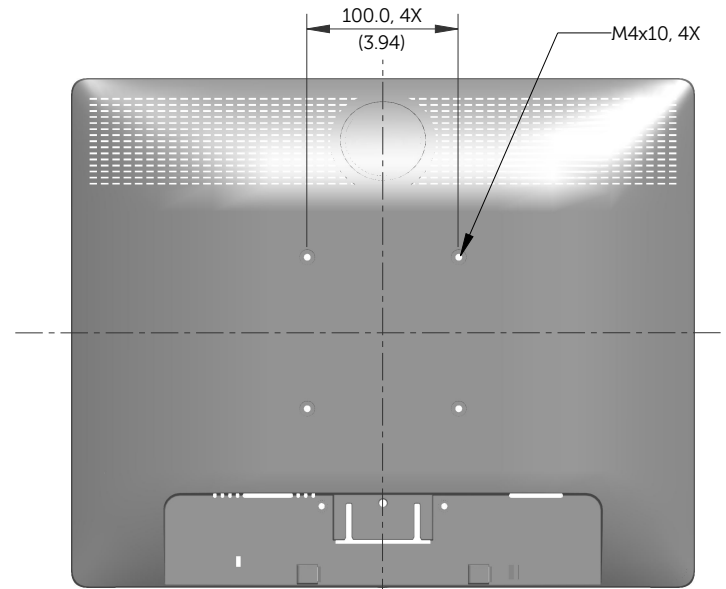

E1913S Outline Dimensions

Norminal Dimensions
Unit:mm(inch)

Back view of Monitor without stand

E1913 Outline Dimensions

Nominal Dimensions
Unit: mm (inch)

Back view of Monitor without stand

E2213 Outline Dimensions

Nominal Dimensions
Unit: mm (inch)

Back view of Monitor without stand