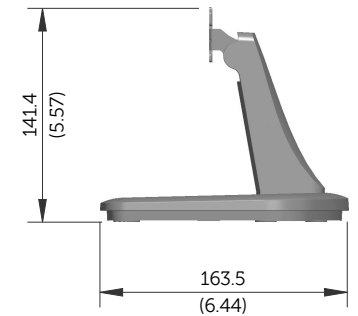

E1913S Outline Dimensions

Norminal Dimensions
Unit:mm(inch)

Back view of Monitor without stand

E1913 Outline Dimensions

Nominal Dimensions
Unit: mm (inch)

Back view of Monitor without stand

E2213 Outline Dimensions

Nominal Dimensions
Unit: mm (inch)

Back view of Monitor without stand