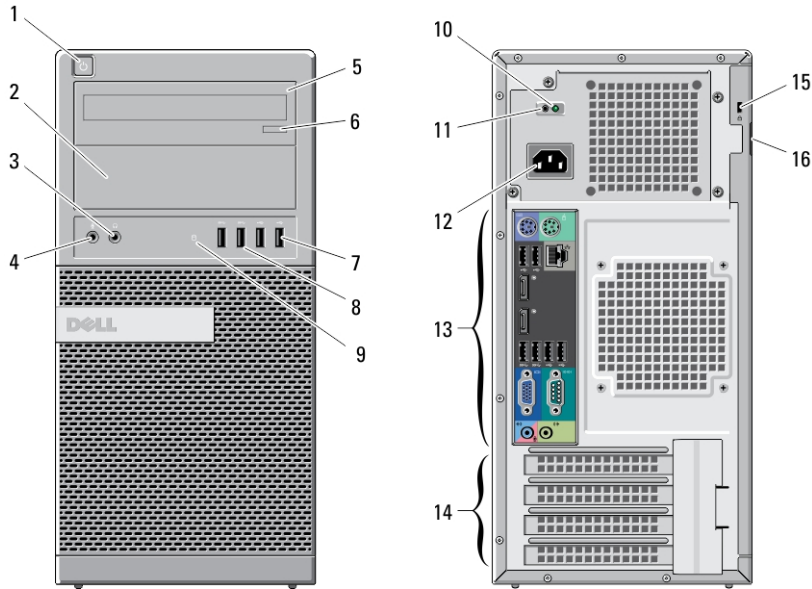

Dell OptiPlex 9020

Setup and Features Information

เกี่ยวกับคำเตือน

 คำเตือน: 'คำเตือน' จะชี้ถึงโอกาสเกิดความเสี่ยงภัยกับทรัพย์สิน การบาดเจ็บ หรือการเสียชีวิต

Mini-Tower — Front and Back View

Figure 1. Front and Back view of Mini-Tower

- | | |
|------------------------------|-----------------------------------|
| 1. power button, power light | 6. optical-drive eject button |
| 2. optical-drive bay | 7. USB 2.0 connectors (2) |
| 3. headphone connector | 8. USB 3.0 connectors (2) |
| 4. microphone connector | 9. drive activity light |
| 5. optical drive (optional) | 10. power-supply diagnostic light |

Mini-Tower — Back Panel View

Figure 2. Back Panel view of Mini-Tower

- 1. mouse connector
- 2. network link-integrity light
- 3. network connector
- 4. network activity light
- 5. USB 2.0 connectors (2)
- 6. serial connector
- 7. line-out connector
- 8. keyboard connector
- 9. USB 2.0 connectors (2)
- 10. DisplayPort connectors (2)
- 11. USB 3.0 connectors (2)
- 12. VGA connector
- 13. line-in/microphone connector

Small Form Factor — Front and Back View

Figure 3. Back Panel view of Small Form Factor

- 1. optical drive
- 2. optical-drive eject button
- 3. power button, power light
- 4. USB 2.0 connectors (2)
- 5. USB 3.0 connectors (2)
- 6. microphone connector
- 7. headphone connector
- 8. drive activity light
- 9. padlock ring
- 10. security-cable slot
- 11. power connector
- 12. power-supply diagnostic button
- 13. power-supply diagnostic light
- 14. back panel connectors
- 15. expansion-card slots (2)