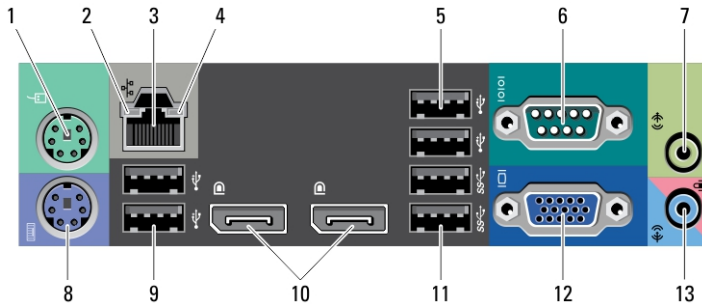

Mini-Tower — Back Panel View

Figure 2. Back Panel view of Mini-Tower

- 1. mouse connector
- 2. network link-integrity light
- 3. network connector
- 4. network activity light
- 5. USB 2.0 connectors (2)
- 6. serial connector
- 7. line-out connector
- 8. keyboard connector
- 9. USB 2.0 connectors (2)
- 10. DisplayPort connectors (2)
- 11. USB 3.0 connectors (2)
- 12. VGA connector
- 13. line-in/microphone connector

Small Form Factor — Front and Back View

Figure 3. Back Panel view of Small Form Factor

- 1. optical drive
- 2. optical-drive eject button
- 3. power button, power light
- 4. USB 2.0 connectors (2)
- 5. USB 3.0 connectors (2)
- 6. microphone connector
- 7. headphone connector
- 8. drive activity light
- 9. padlock ring
- 10. security-cable slot
- 11. power connector
- 12. power-supply diagnostic button
- 13. power-supply diagnostic light
- 14. back panel connectors
- 15. expansion-card slots (2)

Small Form Factor — Back Panel View

Figure 4. Back Panel View Of Small Form Factor

- | | |
|---------------------------------|----------------------------------|
| 1. mouse connector | 8. keyboard connector |
| 2. serial connector | 9. DisplayPort connectors (2) |
| 3. USB 2.0 connectors (2) | 10. VGA connector |
| 4. network link-integrity light | 11. USB 3.0 connectors (2) |
| 5. network connector | 12. USB 2.0 connectors (2) |
| 6. network activity light | 13. line-in/microphone connector |
| 7. line-out connector | |