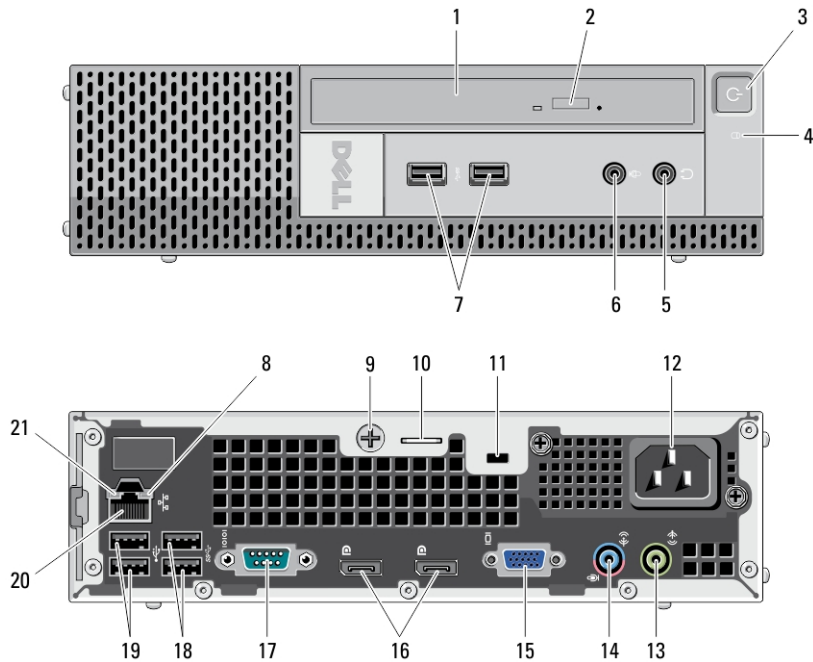

Mini-Tower — Back Panel View

Figure 2. Back Panel view of Mini-Tower

- 1. mouse connector
- 2. network link-integrity light
- 3. network connector
- 4. network activity light
- 5. USB 2.0 connectors (2)
- 6. serial connector
- 7. line-out connector
- 8. keyboard connector
- 9. USB 2.0 connectors (2)
- 10. DisplayPort connectors (2)
- 11. USB 3.0 connectors (2)
- 12. VGA connector
- 13. line-in/microphone connector

Small Form Factor — Back Panel View

Figure 4. Back Panel View Of Small Form Factor

- | | |
|---------------------------------|----------------------------------|
| 1. mouse connector | 8. keyboard connector |
| 2. serial connector | 9. DisplayPort connectors (2) |
| 3. USB 2.0 connectors (2) | 10. VGA connector |
| 4. network link-integrity light | 11. USB 3.0 connectors (2) |
| 5. network connector | 12. USB 2.0 connectors (2) |
| 6. network activity light | 13. line-in/microphone connector |
| 7. line-out connector | |

Ultra Small Form Factor — Front and Back View

Figure 5. Front and Back View Of Ultra Small Form Factor

- | | |
|-------------------------------|----------------------------------|
| 1. optical drive | 12. power connector |
| 2. optical-drive eject button | 13. line-out connector |
| 3. power button, power light | 14. line-in/microphone connector |
| 4. drive activity light | 15. VGA connector |
| 5. headphone connector | 16. DisplayPort connectors (2) |
| 6. microphone connector | 17. serial connector |
| 7. USB 3.0 connectors (2) | 18. USB 3.0 connectors (2) |
| 8. network activity light | 19. USB 2.0 connectors (2) |
| 9. captive thumbscrew | 20. network connector |
| 10. padlock ring | 21. network link-integrity light |
| 11. security-cable slot | |