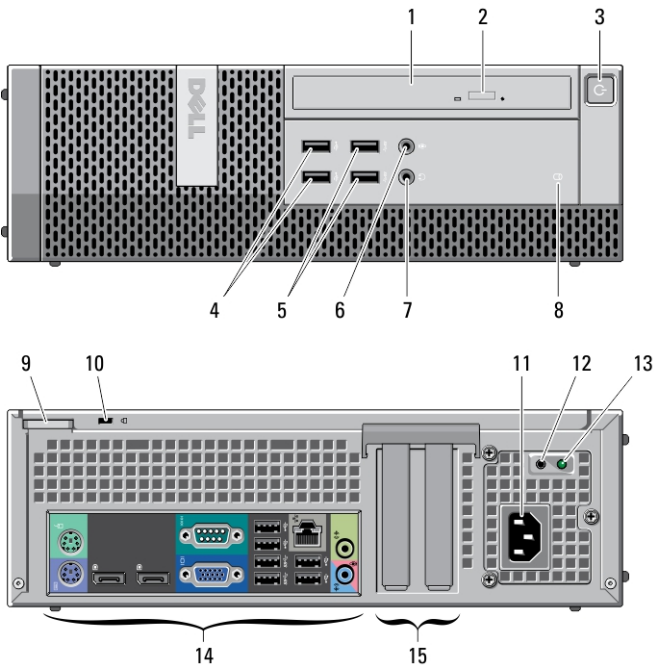

Mini-Tower — Back Panel View

Figure 2. Back Panel view of Mini-Tower

- 1. mouse connector
- 2. network link-integrity light
- 3. network connector
- 4. network activity light
- 5. USB 2.0 connectors (2)
- 6. serial connector
- 7. line-out connector
- 8. keyboard connector
- 9. USB 2.0 connectors (2)
- 10. DisplayPort connectors (2)
- 11. USB 3.0 connectors (2)
- 12. VGA connector
- 13. line-in/microphone connector

Small Form Factor — Front and Back View

Figure 3. Back Panel view of Small Form Factor

- 1. optical drive
- 2. optical-drive eject button
- 3. power button, power light
- 4. USB 2.0 connectors (2)
- 5. USB 3.0 connectors (2)
- 6. microphone connector
- 7. headphone connector
- 8. drive activity light
- 9. padlock ring
- 10. security-cable slot
- 11. power connector
- 12. power-supply diagnostic button
- 13. power-supply diagnostic light
- 14. back panel connectors
- 15. expansion-card slots (2)

Small Form Factor — Back Panel View

Figure 4. Back Panel View Of Small Form Factor

- | | |
|---------------------------------|----------------------------------|
| 1. mouse connector | 8. keyboard connector |
| 2. serial connector | 9. DisplayPort connectors (2) |
| 3. USB 2.0 connectors (2) | 10. VGA connector |
| 4. network link-integrity light | 11. USB 3.0 connectors (2) |
| 5. network connector | 12. USB 2.0 connectors (2) |
| 6. network activity light | 13. line-in/microphone connector |
| 7. line-out connector | |