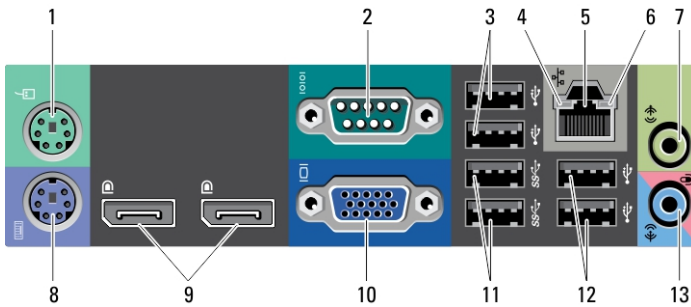

Small Form Factor — Front and Back View

Figure 3. Back Panel view of Small Form Factor

- 1. optical drive
- 2. optical-drive eject button
- 3. power button, power light
- 4. USB 2.0 connectors (2)
- 5. USB 3.0 connectors (2)
- 6. microphone connector
- 7. headphone connector
- 8. drive activity light
- 9. padlock ring
- 10. security-cable slot
- 11. power connector
- 12. power-supply diagnostic button
- 13. power-supply diagnostic light
- 14. back panel connectors
- 15. expansion-card slots (2)

Small Form Factor — Back Panel View

Figure 4. Back Panel View Of Small Form Factor

- | | |
|---------------------------------|----------------------------------|
| 1. mouse connector | 8. keyboard connector |
| 2. serial connector | 9. DisplayPort connectors (2) |
| 3. USB 2.0 connectors (2) | 10. VGA connector |
| 4. network link-integrity light | 11. USB 3.0 connectors (2) |
| 5. network connector | 12. USB 2.0 connectors (2) |
| 6. network activity light | 13. line-in/microphone connector |
| 7. line-out connector | |

Ultra Small Form Factor — Front and Back View

Figure 5. Front and Back View Of Ultra Small Form Factor

- | | |
|-------------------------------|----------------------------------|
| 1. optical drive | 12. power connector |
| 2. optical-drive eject button | 13. line-out connector |
| 3. power button, power light | 14. line-in/microphone connector |
| 4. drive activity light | 15. VGA connector |
| 5. headphone connector | 16. DisplayPort connectors (2) |
| 6. microphone connector | 17. serial connector |
| 7. USB 3.0 connectors (2) | 18. USB 3.0 connectors (2) |
| 8. network activity light | 19. USB 2.0 connectors (2) |
| 9. captive thumbscrew | 20. network connector |
| 10. padlock ring | 21. network link-integrity light |
| 11. security-cable slot | |