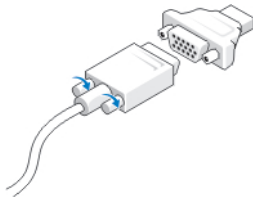

Ultra Small Form Factor — Front and Back View

Figure 5. Front and Back View Of Ultra Small Form Factor

- | | |
|-------------------------------|----------------------------------|
| 1. optical drive | 12. power connector |
| 2. optical-drive eject button | 13. line-out connector |
| 3. power button, power light | 14. line-in/microphone connector |
| 4. drive activity light | 15. VGA connector |
| 5. headphone connector | 16. DisplayPort connectors (2) |
| 6. microphone connector | 17. serial connector |
| 7. USB 3.0 connectors (2) | 18. USB 3.0 connectors (2) |
| 8. network activity light | 19. USB 2.0 connectors (2) |
| 9. captive thumbscrew | 20. network connector |
| 10. padlock ring | 21. network link-integrity light |
| 11. security-cable slot | |

1. Connect the monitor using only one of the following cables:

Figure 6. VGA Adapter

Figure 7. DisplayPort Cable

Figure 8. VGA To DisplayPort Adapter

2. Connect the keyboard or mouse (optional).

Figure 9. USB Connection