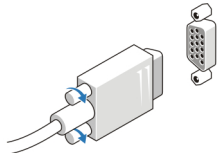

Ultra Small Form Factor — Front and Back View

Figure 5. Front and Back View Of Ultra Small Form Factor

- | | |
|-------------------------------|----------------------------------|
| 1. optical drive | 12. power connector |
| 2. optical-drive eject button | 13. line-out connector |
| 3. power button, power light | 14. line-in/microphone connector |
| 4. drive activity light | 15. VGA connector |
| 5. headphone connector | 16. DisplayPort connectors (2) |
| 6. microphone connector | 17. serial connector |
| 7. USB 3.0 connectors (2) | 18. USB 3.0 connectors (2) |
| 8. network activity light | 19. USB 2.0 connectors (2) |
| 9. captive thumbscrew | 20. network connector |
| 10. padlock ring | 21. network link-integrity light |
| 11. security-cable slot | |

1. Connect the monitor using only one of the following cables:

Figure 6. VGA Adapter

Figure 7. DisplayPort Cable

Figure 8. VGA To DisplayPort Adapter

2. Connect the keyboard or mouse (optional).

Figure 9. USB Connection