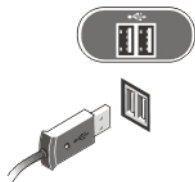

Mini-Tower — Back Panel View

Figure 2. Back Panel view of Mini-Tower

- 1. mouse connector
- 2. network link-integrity light
- 3. network connector
- 4. network activity light
- 5. USB 2.0 connectors (2)
- 6. serial connector
- 7. line-out connector
- 8. keyboard connector
- 9. USB 2.0 connectors (2)
- 10. DisplayPort connectors (2)
- 11. USB 3.0 connectors (2)
- 12. VGA connector
- 13. line-in/microphone connector

Small Form Factor — Back Panel View

Figure 4. Back Panel View Of Small Form Factor

- | | |
|---------------------------------|----------------------------------|
| 1. mouse connector | 8. keyboard connector |
| 2. serial connector | 9. DisplayPort connectors (2) |
| 3. USB 2.0 connectors (2) | 10. VGA connector |
| 4. network link-integrity light | 11. USB 3.0 connectors (2) |
| 5. network connector | 12. USB 2.0 connectors (2) |
| 6. network activity light | 13. line-in/microphone connector |
| 7. line-out connector | |

Ultra Small Form Factor — Front and Back View

Figure 5. Front and Back View Of Ultra Small Form Factor

- | | |
|-------------------------------|----------------------------------|
| 1. optical drive | 12. power connector |
| 2. optical-drive eject button | 13. line-out connector |
| 3. power button, power light | 14. line-in/microphone connector |
| 4. drive activity light | 15. VGA connector |
| 5. headphone connector | 16. DisplayPort connectors (2) |
| 6. microphone connector | 17. serial connector |
| 7. USB 3.0 connectors (2) | 18. USB 3.0 connectors (2) |
| 8. network activity light | 19. USB 2.0 connectors (2) |
| 9. captive thumbscrew | 20. network connector |
| 10. padlock ring | 21. network link-integrity light |
| 11. security-cable slot | |

1. Connect the monitor using only one of the following cables:

Figure 6. VGA Adapter

Figure 7. DisplayPort Cable

Figure 8. VGA To DisplayPort Adapter

2. Connect the keyboard or mouse (optional).

Figure 9. USB Connection