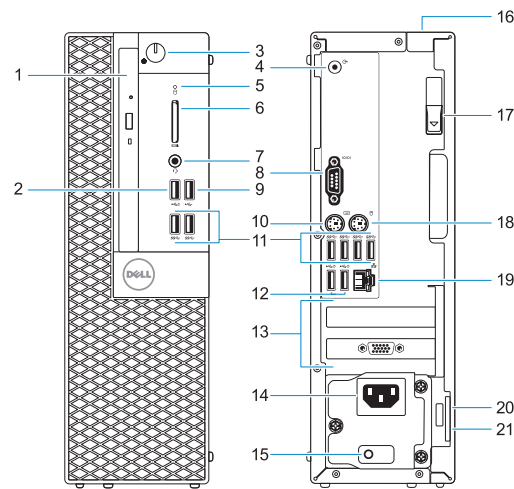

# Features

Fitur-fitur | Funciones | الميزات

1. Optical drive (optional)
2. USB 2.0 port with PowerShare
3. Power button and power light
4. Line-out port
5. Hard drive activity light
6. Memory card reader (optional)
7. Headset port
8. Serial port
9. USB 2.0 port
10. PS/2 keyboard port
11. USB 3.1 Gen1 ports
12. USB 2.0 ports (supports Smart Power On)
13. Expansion card slots
14. Power connector port
15. Power supply diagnostic light
16. Cable cover lock slot
17. Release latch
18. PS/2 mouse port
19. Network port
20. Kensington security cable slot
21. Padlock ring