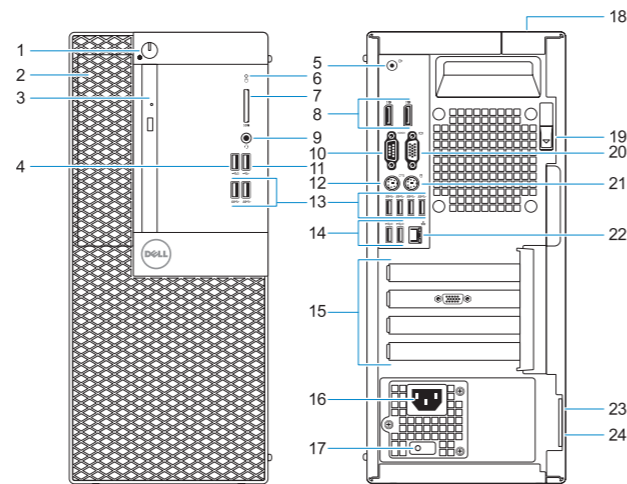

#### Computer model

Model računala | Модель компьютера

Model računara | Модель комп'ютера

**OptiPlex 5055 Tower**

## Features

Značajke | Компоненты | Funkcije | Функції

- Power button and power light
- 5.25-inch internal bay
- Optical drive (optional)
- USB 2.0 port with PowerShare
- Line-out port
- Hard-drive activity light
- Memory card reader (optional)
- DisplayPorts
- Headset port
- Serial port
- USB 2.0 port
- PS/2 keyboard port
- USB 3.1 Gen 1 ports
- USB 2.0 ports (supports Smart Power On)
- Expansion card slots
- Power connector port
- Power supply diagnostic light
- Cable cover lock slot
- Release latch
- VGA port (optional)
- PS/2 mouse port
- Network port
- Kensington security cable slot
- Padlock ring