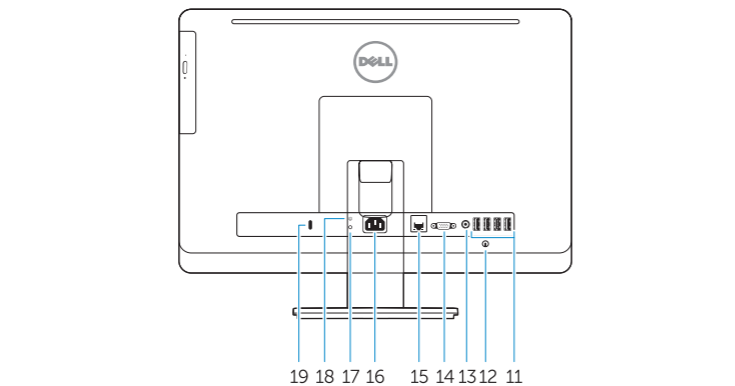

© 2014 Microsoft Corporation.

0GXW75A00

Features

Caractéristiques | Funcionalidades | Özellikler | الميزات

1. Microphone (touchscreen computer only)
2. Microphone (non-touchscreen computer only)
3. Camera
4. Camera-status light
5. Camer-privacy latch
6. Optical drive
7. On-screen display (OSD) buttons
8. Hard-drive activity light
9. Power button/Power-status light
10. Stereo speakers
11. USB 2.0 connectors