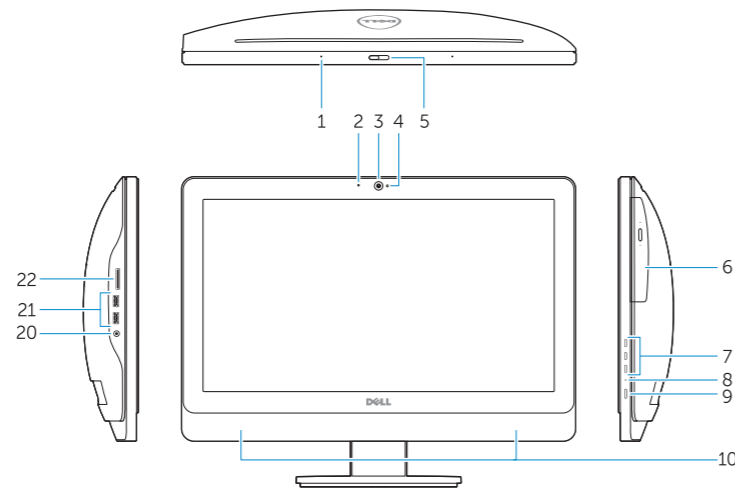

Features

Funktioner | Ominaisuudet | Funksjoner | Funktionen

1. Microphone (touchscreen computer only)
2. Microphone (non-touchscreen computer only)
3. Camera
4. Camera-status light
5. Camer-privacy latch
6. Optical drive
7. On-screen display (OSD) buttons
8. Hard-drive activity light
9. Power button/Power-status light
10. Stereo speakers
11. USB 2.0 connectors
12. Cable cover screw stub
13. Line-out connector
14. VGA connector
15. Network connector
16. Power-cable connector
17. Power-diagnostic button
18. Power-diagnostic light
19. Security-lock slot
20. Audio connector
21. USB 3.0 connectors
22. Memory card reader