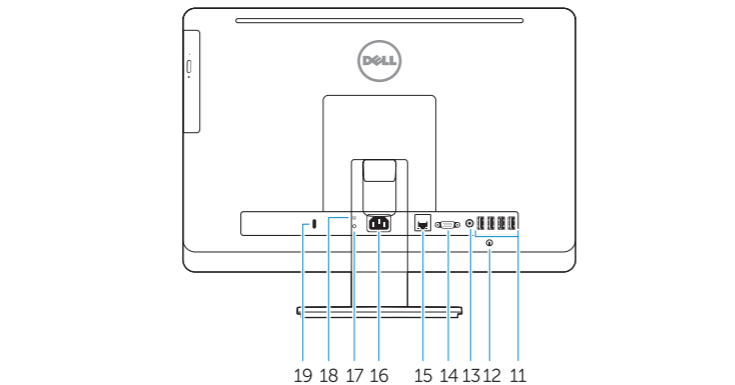

Features

Funktioner | Ominaisuudet | Funksjoner | Funktionen

1. Microphone (touchscreen computer only)
2. Microphone (non-touchscreen computer only)
3. Camera
4. Camera-status light
5. Camer-privacy latch
6. Optical drive
7. On-screen display (OSD) buttons
8. Hard-drive activity light
9. Power button/Power-status light
10. Stereo speakers
11. USB 2.0 connectors
12. Cable cover screw stub
13. Line-out connector
14. VGA connector
15. Network connector
16. Power-cable connector
17. Power-diagnostic button
18. Power-diagnostic light
19. Security-lock slot
20. Audio connector
21. USB 3.0 connectors
22. Memory card reader