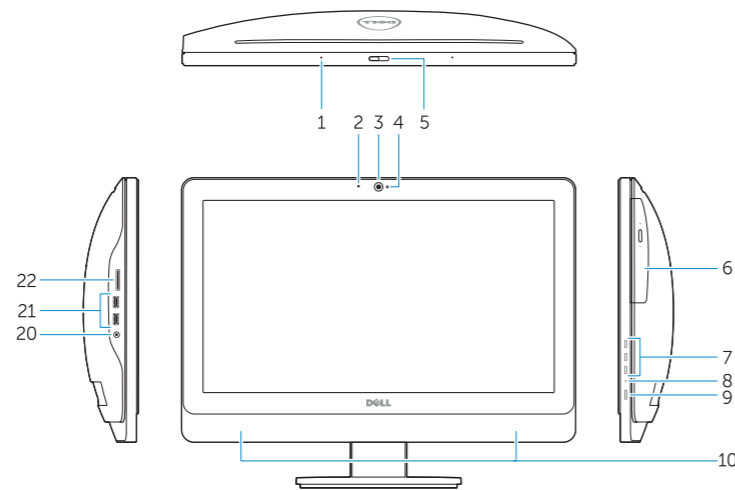

Kenmerken | Funkcje | Caracteristici | Funkcije

1. Microphone (touchscreen computer only)
2. Microphone (non-touchscreen computer only)
3. Camera
4. Camera-status light
5. Camer-privacy latch
6. Optical drive
7. On-screen display (OSD) buttons
8. Hard-drive activity light
9. Power button/Power-status light
10. Stereo speakers
11. USB 2.0 connectors