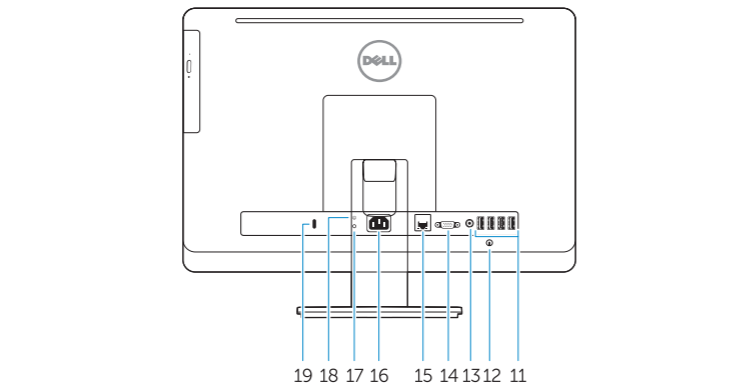

1. Microfoon (alleen bij touchscreen-computer)
2. Microfoon (alleen bij non-touchscreen-computer)
3. Camera
4. Statuslampje van de camera
5. Camera-privacyvergrendeling
6. Optisch station
7. Schermtoetsen
8. Activiteitenlampje harde schijf
9. Aan/uit-knop/voedingslampje
10. Stereo luidsprekers
11. USB 2.0-aansluitingen

12. Kabeldeksel schroefpen
13. Lijnuitgang
14. VGA-aansluiting
15. Netwerkaansluiting
16. Stroomkabelaansluiting
17. Knop voor stroomdiagnostiek
18. Lampje voor stroomdiagnostiek
19. Sleuf voor beveiligingsslot
20. Audio-aansluiting
21. USB 3.0-aansluitingen
22. Geheugenkaartlezer

1. Microfon (numai pentru computerele cu ecran tactil)
2. Microfon (numai pentru computerele fără ecran tactil)
3. Cameră
4. Indicator luminos de stare a camerei
5. Sistem de blocare a funcționării camerei, pentru confidențialitate
6. Unitate optică
7. Butoane pentru controlarea meniului afișat pe ecran (OSD)
8. Indicator luminos de activitate a hard diskului
9. Buton de alimentare/Indicator luminos pentru starea alimentare

10. Difuzoare stereo
11. Conectori USB 2.0
12. Locație șurub pentru suportul de cabluri
13. Conector linie ieșire
14. Conector VGA
15. Conector rețea
16. Conector cablu de alimentare
17. Buton de diagnosticare pentru sursa de alimentare
18. Indicator luminos pentru alimentare
19. Slot pentru încuietoearea de securitate
20. Conector audio
21. Conectori USB 3.0
22. Cititor de carduri de memorie