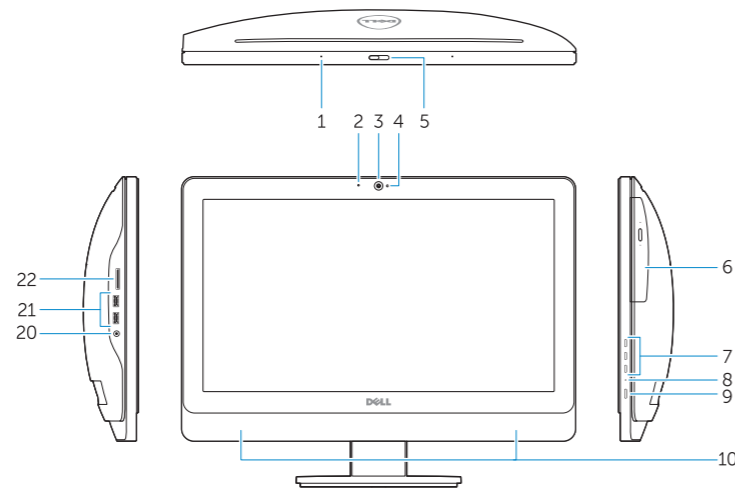

Features

Funktioner | Ominaisuudet | Funksjoner | Funktionen

1. Microphone (touchscreen computer only)
2. Microphone (non-touchscreen computer only)
3. Camera
4. Camera-status light
5. Camer-privacy latch
6. Optical drive
7. On-screen display (OSD) buttons
8. Hard-drive activity light
9. Power button/Power-status light
10. Stereo speakers
11. USB 2.0 connectors