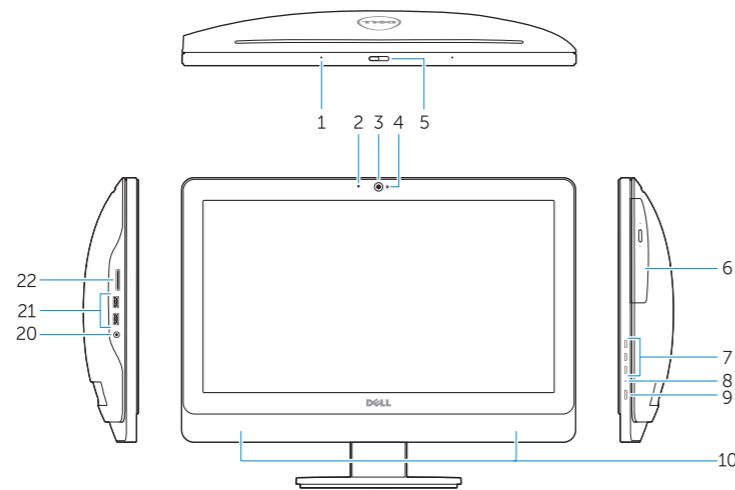

Δυνατότητες | Funcionalidades | Особенности | תכונות

1. Microphone (touchscreen computer only)
2. Microphone (non-touchscreen computer only)
3. Camera
4. Camera-status light
5. Camer-privacy latch
6. Optical drive
7. On-screen display (OSD) buttons
8. Hard-drive activity light
9. Power button/Power-status light
10. Stereo speakers
11. USB 2.0 connectors
12. Cable cover screw stub
13. Line-out connector
14. VGA connector
15. Network connector
16. Power-cable connector
17. Power-diagnostic button
18. Power-diagnostic light
19. Security-lock slot
20. Audio connector
21. USB 3.0 connectors
22. Memory card reader