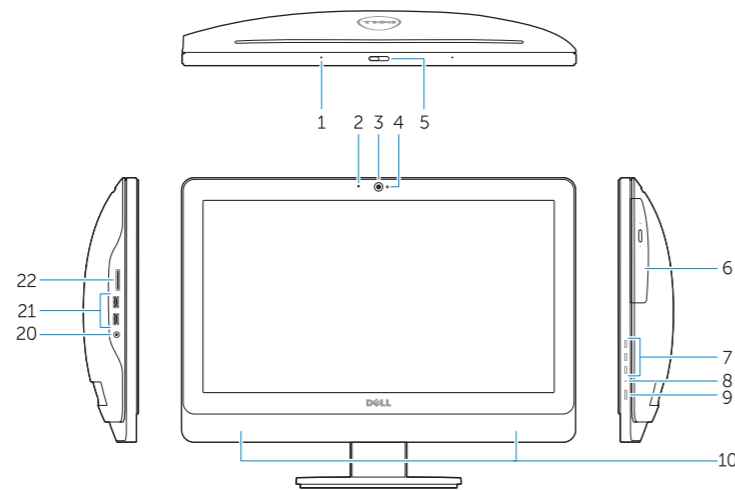

Features

Funktioner | Ominaisuudet | Funksjoner | Funktionen

1. Microphone (touchscreen computer only)
2. Microphone (non-touchscreen computer only)
3. Camera
4. Camera-status light
5. Camer-privacy latch
6. Optical drive
7. On-screen display (OSD) buttons
8. Hard-drive activity light
9. Power button/Power-status light
10. Stereo speakers
11. USB 2.0 connectors