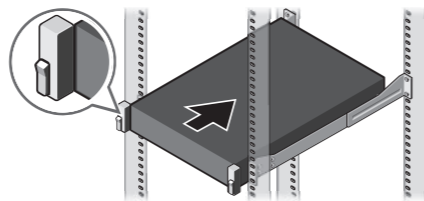

Quick Resource Locator

Dell.com/QRL/Workstation/7920R

1 Install the system into a rack

Instale o sistema em um rack

2 Connect the keyboard, mouse, and monitor (optional)

Conecte o teclado, o mouse e o monitor (opcional)

3 Connect the system to a power source and secure it in the retention clip

Conecte o sistema a uma fonte de energia e prenda-o no clipe de retenção

4 Connect the network cable

Conecte o cabo de rede

5 Turn on the system

Ligue o sistema

Features

Recursos

1. System Status Indicator
2. Hard drive bays
3. USB 3.0 port
4. Optical-drive (optional)
5. Information tag
6. USB management port/iDRAC Direct
7. USB 2.0 ports (x2)
8. Power button/Power light
9. VGA port
10. System identification button
11. System identification port
12. iDRAC9 Enterprise Network connector