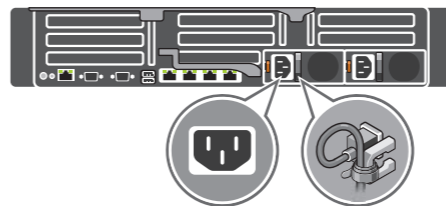

Quick Resource Locator

Dell.com/QRL/Workstation/7920R

1 Install the system into a rack

Instale o sistema em um rack

2 Connect the keyboard, mouse, and monitor (optional)

Conecte o teclado, o mouse e o monitor (opcional)

3 Connect the system to a power source and secure it in the retention clip

Conecte o sistema a uma fonte de energia e prenda-o no clipe de retenção

4 Connect the network cable

Conecte o cabo de rede

5 Turn on the system

Ligue o sistema

Features

Recursos

1. System Status Indicator
2. Hard drive bays
3. USB 3.0 port
4. Optical-drive (optional)
5. Information tag
6. USB management port/iDRAC Direct
7. USB 2.0 ports (x2)
8. Power button/Power light
9. VGA port
10. System identification button
11. System identification port
12. iDRAC9 Enterprise Network connector