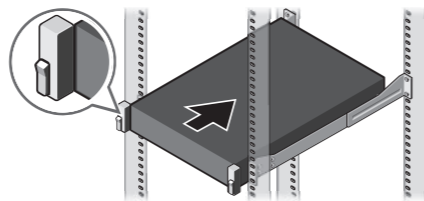

1 Install the system into a rack

Instale o sistema em um rack

2 Connect the keyboard, mouse, and monitor (optional)

Conecte o teclado, o mouse e o monitor (opcional)

3 Connect the system to a power source and secure it in the retention clip

Conecte o sistema a uma fonte de energia e prenda-o no clipe de retenção

4 Connect the network cable

Conecte o cabo de rede

5 Turn on the system

Ligue o sistema

Features

Recursos

1. System Status Indicator
2. Hard drive bays
3. USB 3.0 port
4. Optical-drive (optional)
5. Information tag
6. USB management port/iDRAC Direct
7. USB 2.0 ports (x2)
8. Power button/Power light
9. VGA port
10. System identification button
11. System identification port
12. iDRAC9 Enterprise Network connector